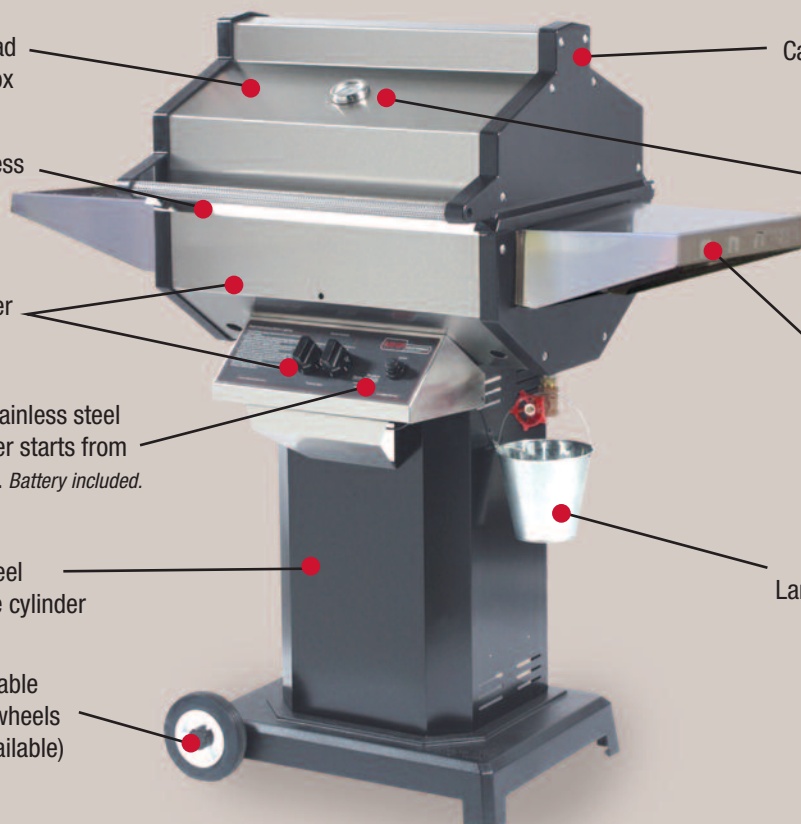

## Built with quality

Aluminized Steel Grill Head and stainless steel fire box

Exclusive Sta-Kool stainless steel handle that swivels as you lift

Stainless steel dual burner with individual controls

Electronic ignition with stainless steel gas collector box for faster starts from either side of dual burner. *Battery included.*

Aluminum or stainless steel column encloses propane cylinder

Solid cast aluminum portable base with 6 inch rubber wheels (Deck/Patio Base also available)

Cast aluminum end caps for greater stability

Stainless steel heat indicator

Stainless steel side shelves with utensil hooks (All grills come standard with 2 stainless steel shelves)

Large grease collector bucket

Stainless steel dual burner provides precise heat and each side is controlled individually. A stainless steel gas collection box is included for faster, more reliable starts.

Stainless steel cooking grid with handles for easy removal. Grid measures 24-1/4" x 16-1/2", over 400 square inches of cooking surface.

Cast aluminum drip pan shields food from direct contact with flame.