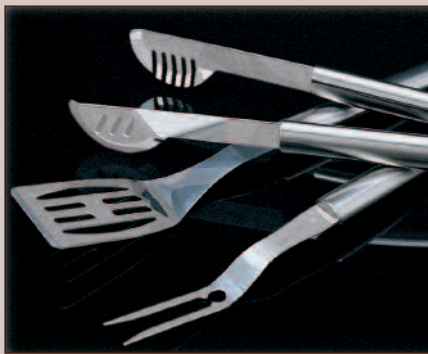

3 Piece Stainless Steel Tool Set

SD14501

With Euro design. Includes spatula, fork and tongs.